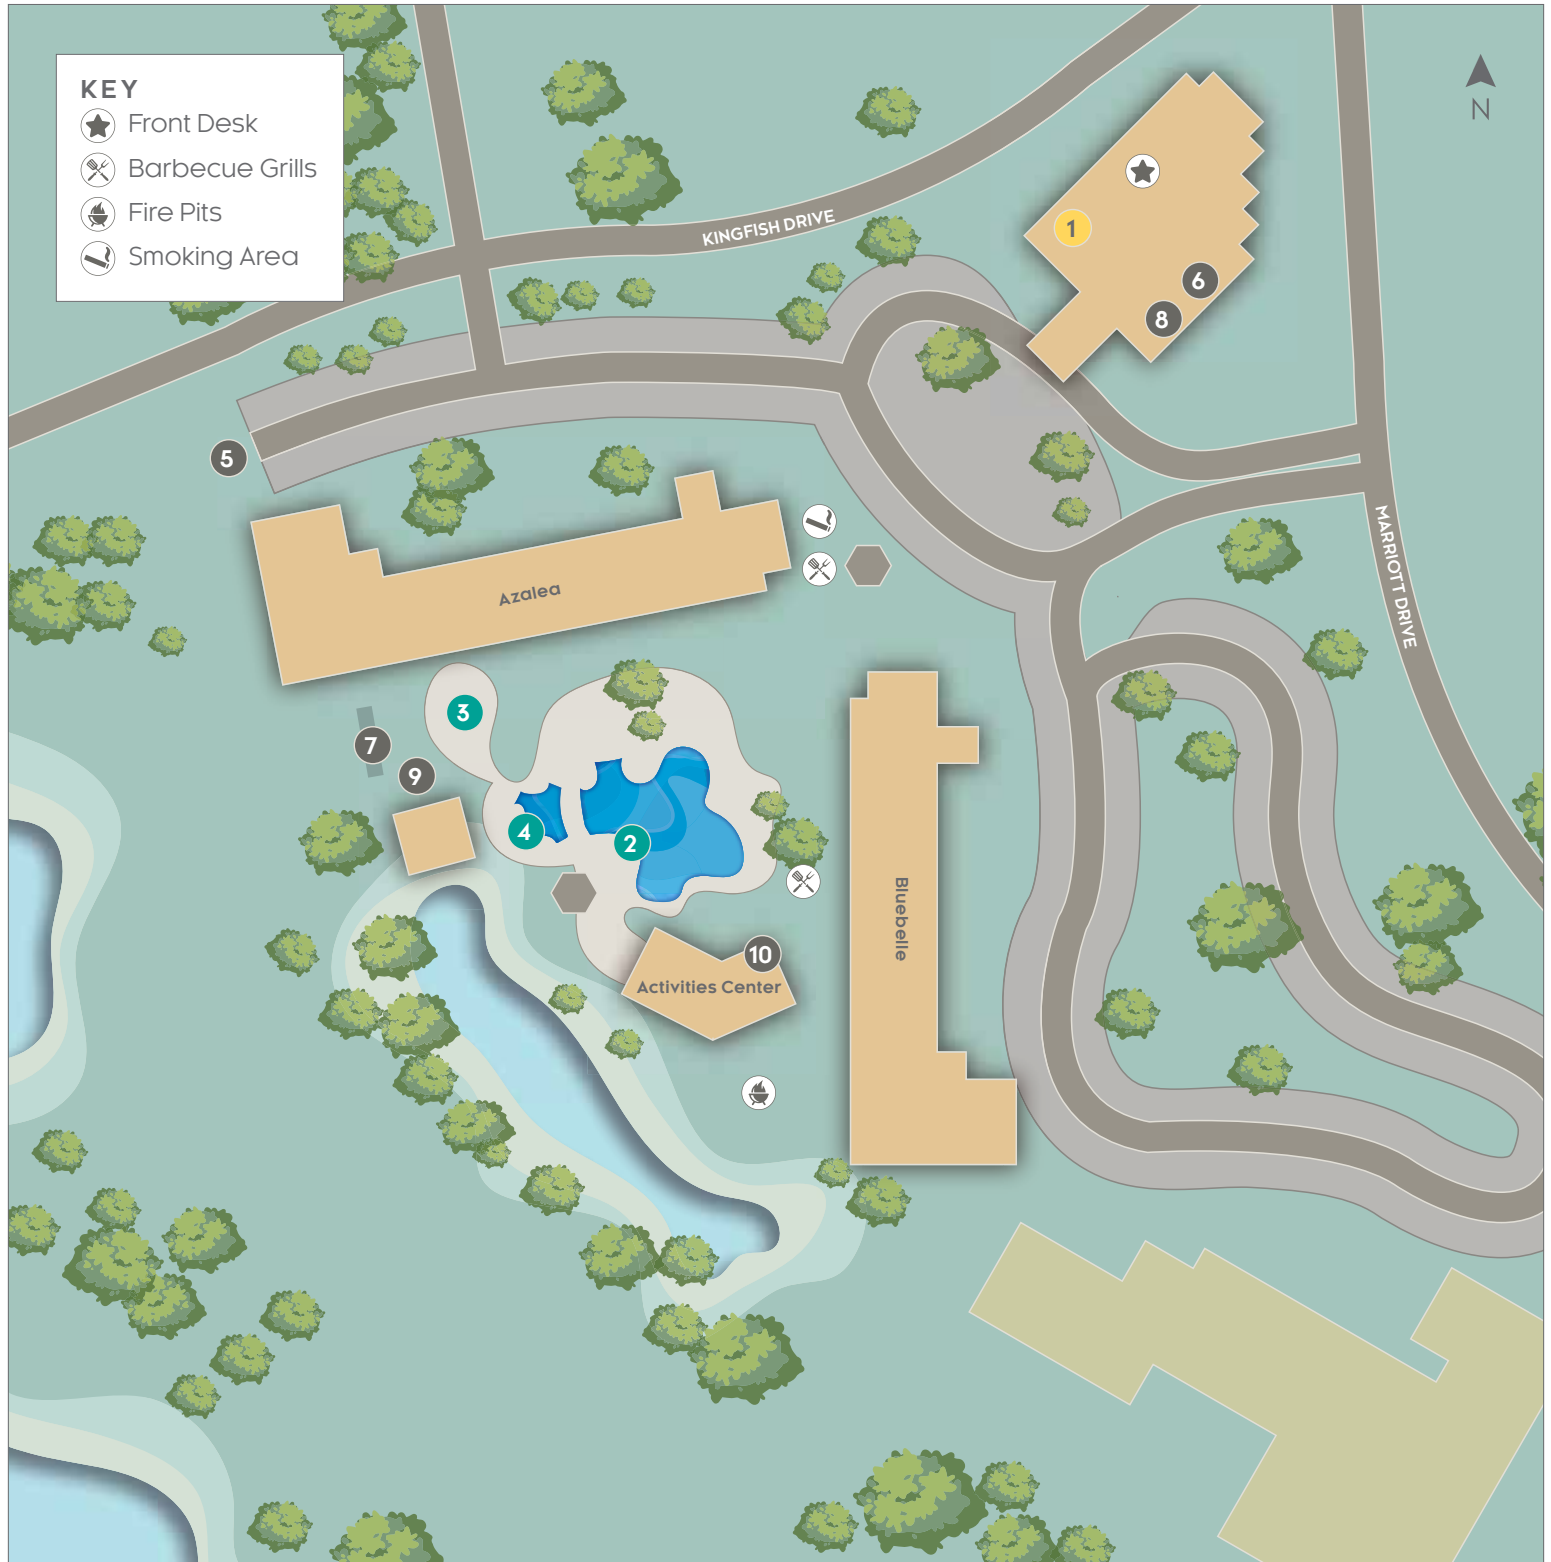

Marriott's Legends Edge

4000 Marriott Drive, Panama City, FL 32408 • 850-236-4200

Your Villa _____

DINING AND BARS

- 1 The Marketplace Express

POOLS

- 2 Lagoon Pool

- 3 Splash Pad

- 4 Whirlpool Spa

RECREATION

- 5 Basketball Court

- 6 Fitness Center

- 7 Game Area

- 8 Legends Cinema

- 9 Playground

- 10 The Wreck Room